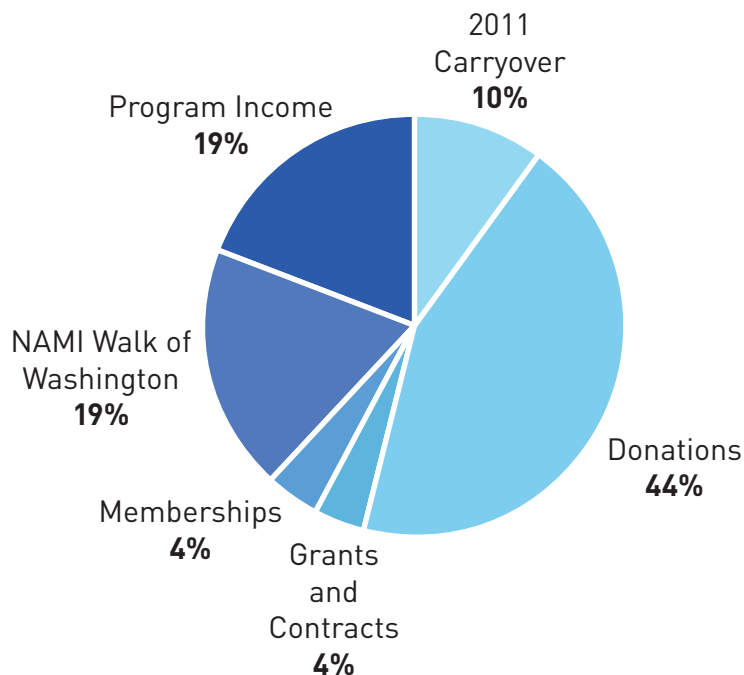

2012 INCOME

Income

2011 Carryover $21,759

Donations $94,844

Unrestricted donations, memorials, bequests, honor donations, special events, United Way designations

Grants and Contracts $8,114

Grant funds, King County contract

Memberships $8,890

NAMI Walk of Washington $40,066

Program Income $40,495

Connections sales, Hofmann House income, investment income

TOTAL 2012 INCOME $214,168