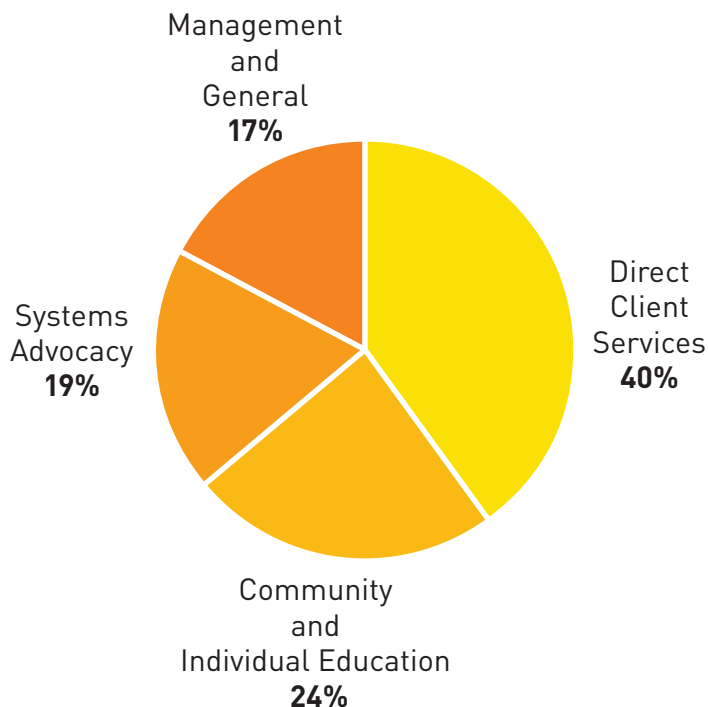

**Memberships \$8,890**

**NAMI Walk of Washington \$40,066**

**Program Income \$40,495**

Connections sales, Hofmann House income, investment income

**TOTAL 2012 INCOME \$214,168**

## 2012 EXPENSES

---